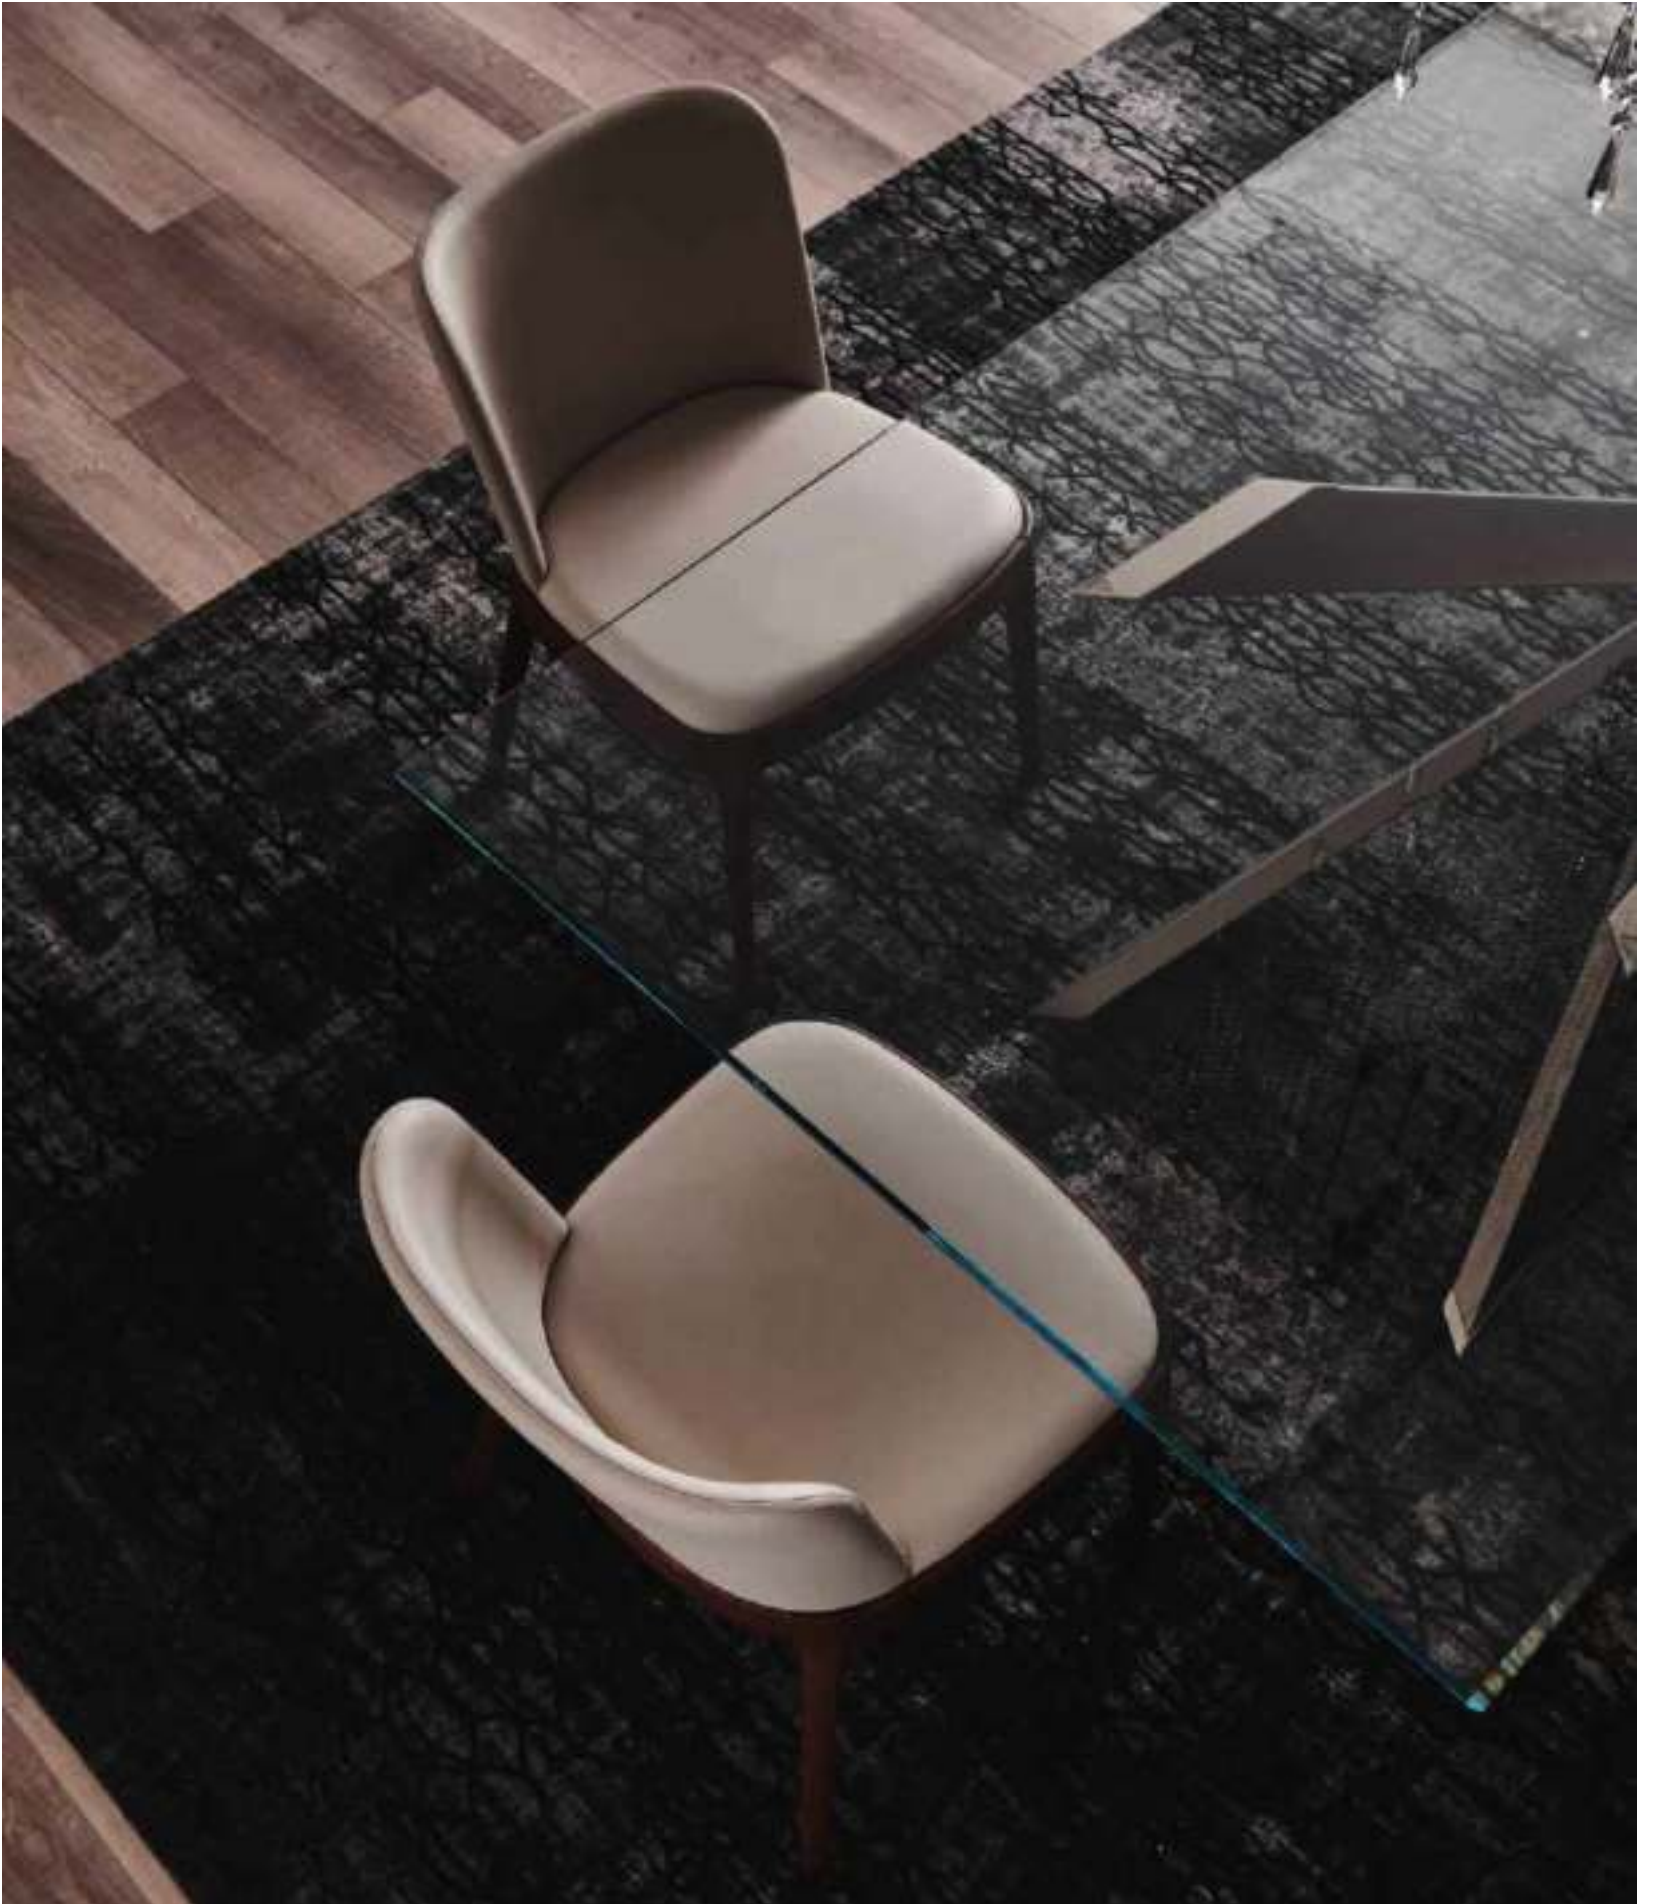

▲ MAGDA A chair in soft leather 982
cognac and burned oak frame -
CARNABY sideboard - CHENNAI rug
▶ MAGDA A chairs in soft leather 948
lino and Canaletto walnut frame -
SPYDER table - MUMBAI rug