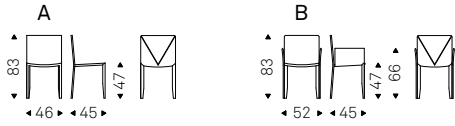

Piuma

Studio Kronos | 1998

Sedia superleggera con o senza braccioli e struttura in acciaio, rivestita in cuoio come da campionario. Cuciture standard.

Ultralight chair with or without arms and steel frame covered in leather as per sample card. Standard stitching.

◀ PIUMA B chair in leather 50 tortora
▶ PIUMA A chair in leather 60 bruno