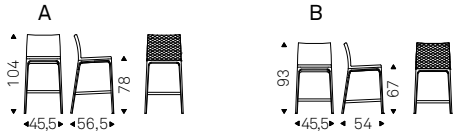

Arcadia Couture Sgabello

Paolo Cattelan | 2017

Sgabello con struttura in faggio naturale, tinto noce Canaletto, wenghè, bianco o nero opaco. Rivestimento in ecopelle o pelle come da campionario. Retro schienale trapuntato. Non sfoderabile.

Stool with frame in natural beech, Canaletto walnut, wenghè, matt white or black stained beech. Cover in synthetic leather or soft leather as per sample card. Quilted seatback cover. The cover is not removable.

◀ ARCADIA COUTURE B stool in soft leather 971 bianco and Canaletto walnut frame
▶ ARCADIA COUTURE A stools in soft leather 948 lino and wenghè frame