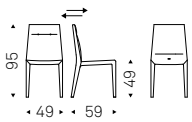

Agatha Flex

Paolo Cattelan | 2012

Sedia con struttura in acciaio rivestita in tessuto, ecopelle, synthetic nubuck o pelle come da campionario. Schienale flessibile.

Chair with steel frame upholstered in fabric, synthetic leather, synthetic nubuck or soft leather as per sample card. Flexible backrest.

◀ AGATHA FLEX chair in soft leather
988 tabacco
▶ AGATHA FLEX chairs in soft leather
952 smoke - CARNABY sideboard
with doors in bronze mirrored glass -
MUMBAI rug