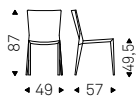

Beverly

Paolo Cattelan | 2005

Sedia con struttura in acciaio completamente rivestita in cuoio come da campionario. Cuciture standard o in contrasto.

Chair with metal structure. Cover in leather as per sample card. Standard or in contrast stitching

◀ BEVERLY chair in leather 73 nero
▶ BEVERLY chairs in leather 51
castoro - MUMBAI rug - LINUS
KERAMIK DRIVE table