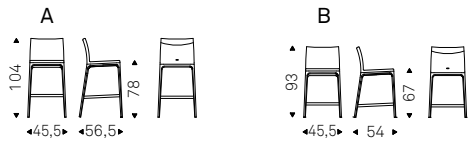

Arcadia Sgabello

Paolo Cattelan | 2016

Sgabello con struttura in faggio naturale, tinto noce Canaletto, wenghè, bianco o nero opaco. Rivestimento in tessuto, synthetic nubuck, micro nubuck, ecopelle o pelle come da campionario. Non sfoderabile.

Stool with frame in natural beech, Canaletto walnut, wenghè, matt white or black stained beech. Cover in fabric, synthetic nubuck, micro nubuck, soft leather or synthetic leather as per sample card. The cover is not removable.

- ◀ ARCADIA SGABELLO A stool in soft leather 951 castoro and wenghè frame
- ARCADIA SGABELLO A stool in soft leather 952 smoke and wenghè frame - ARCADIA SGABELLO A stool in soft leather 952 smoke and Canaletto walnut frame