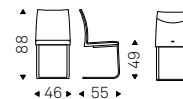

Janet

Paolo Cattelan | 2016

Sedia cantilever con struttura in acciaio cromato. Rivestimento in tessuto, synthetic nubuck, micro nubuck, ecopelle o pelle come da campionario. Non sfoderabile.

Chair with cantilever frame in chromed steel. Upholstered seat in fabric, synthetic nubuck, micro nubuck, synthetic leather or soft leather as per sample card. The cover is not removable.