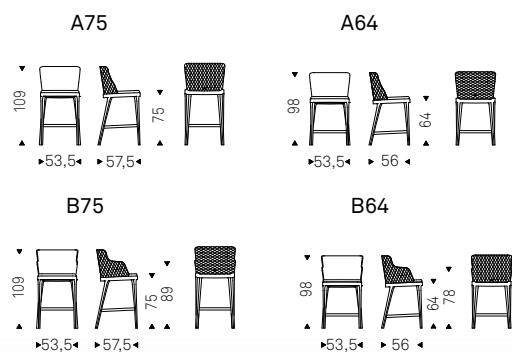

Magda Couture Sgabello

Studio Kronos | 2018

Sgabello con o senza braccioli con struttura in frassino naturale, frassino tinto noce Canaletto, frassino tinto rovere bruciato, frassino laccato poro aperto bianco o nero opaco. Seduta e schienale rivestiti in synthetic nubuck, ecopelle o pelle come da campionario. Retro schienale trapuntato. Non sfoderabile.

Stool with or without arms with frame in natural ashwood, Canaletto walnut stained ashwood, burned oak stained ashwood, open pore matt white or black painted ashwood. Seat and back upholstered in synthetic nubuck, synthetic leather or soft leather as per sample card. Quilted seatback cover. The cover is not removable.

◀ MAGDA COUTURE A64 stool in soft leather 948 lino and Canaletto walnut frame
▶ MAGDA COUTURE B75 stools in soft leather 956 atlantico and burned oak frame