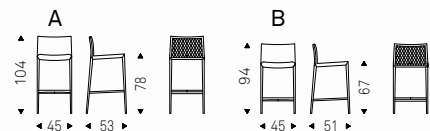

◀ NORMA ML COUTURE B stool in soft leather 951 castoro and titanium frame

▶ NORMA ML A stools in soft leather 953 ardesia and graphite frame - NIDO KERAMIK BISTROT A table with black base and ardesia ceramic top - APOLLO lamps