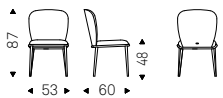

Chris

Paolo Cattelan | 2020

Sedia con struttura in frassino naturale, frassino tinto noce Canaletto, frassino tinto rovere bruciato o frassino laccato poro aperto nero opaco. Rivestimento in tessuto, synthetic nubuck, micro nubuck, ecopelle o pelle come da campionario. Il rivestimento non è sfoderabile.

Chair in natural ashwood, Canaletto walnut stained ashwood, burned oak stained ashwood or open pore matt black ashwood. Cover in fabric, synthetic nubuck, micro nubuck, synthetic leather or soft leather as per sample card. The cover is not removable.