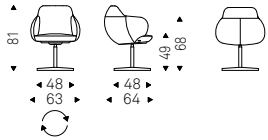

Swiveling chair with 4 spokes base in titanium, bronze, graphite or black embossed lacquered steel. Seat and back upholstered in fabric, synthetic nubuck, synthetic leather or soft leather as per sample card. The cover is not removable.