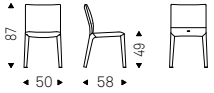

Penelope

Paolo Cattelan | 2020

Sedia imbottita con struttura in acciaio interamente rivestita in ecopelle, tessuto, synthetic nubuck, micro nubuck o pelle come da campionario. Decoro colore canna di fucile. Non sfoderabile.

Upholstered chair with steel frame and covered in synthetic leather, fabric, synthetic nubuck, micro nubuck or soft leather as per sample card. Piping gun metal grey color. The cover is not removable.

◀ PENELOPE chair in soft leather
950 tortora
▶ PENELOPE chairs in soft leather
948 lino - TYRON KERAMIK
PREMIUM table with titanium
base, matt portoro ceramic
top and brushed bronze profile
- KAYAK sideboard in brushed
grey - STRIPES mirror - MUMBAI rug