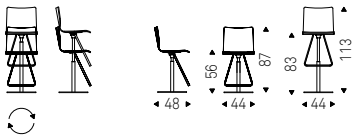

TOTO stool in leather 51 castoro and black base - TOTO stool in leather 73 nero and chromed steel base - DROP wall bookcase/wine rack with polished stainless steel frame and black rack/shelf

Toto

- ▲ TOTO stool in leather 73 nero and chromed steel base
- ◀ TOTO stool in leather 53 ardesia and black base - NIDO KERAMIK BISTROT A table with black base and ardesia ceramic top - MELODY lamps