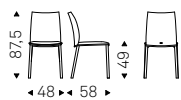

Rita

Archirivolto | 2016

Sedia con struttura in acciaio verniciato nero, graphite, bianco opaco, gofrato titanio o bronzo. Rivestimento in tessuto, synthetic nubuck, micro nubuck, ecopelle o pelle come da campionario. Non sfoderabile.

Chair with frame in black, graphite white painted steel, titanium or bronze embossed lacquered steel. Cover in fabric, synthetic nubuck, micro nubuck, soft leather or synthetic leather as per sample card. The cover is not removable

- ◀ RITA chair in soft leather 942 fango and black frame
- RITA chair in soft leather 948 lino and black frame - RAY table with brushed bronze base and clear glass top - MUMBAI rug