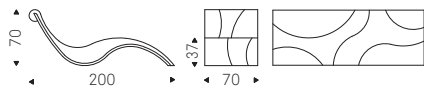

Upholstered chaise longue on wheels with steel and wood frame. Covered in soft leather or synthetic leather as per sample card. Chromed details. The cover is not removable.

SYLVESTER chaise longue in soft leather 953 ardesia - PIQUANT A bookshelves in white