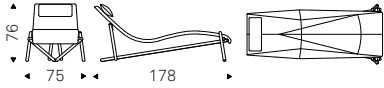

Donovan

Giuseppe Viganò | 2014

Chaise longue con base in acciaio verniciato gofrato bianco o graphite, scocca in legno imbottita e rivestita in tessuto, synthetic nubuck, micro nubuck, ecopelle o pelle come da campionario. Rivestimento non sfoderabile.

Chaise longue with base in white or graphite embossed lacquered steel, wooden frame upholstered in fabric, synthetic nubuck, micro nubuck, synthetic leather or soft leather as per sample card. The cover is not removable.