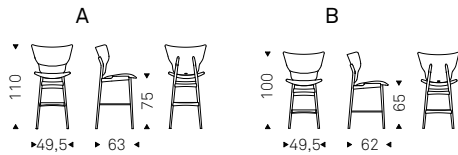

Dumbo Sgabello

Archirivolto | 2018

Sgabello con struttura in frassino tinto noce Canaletto, frassino tinto rovere bruciato, frassino laccato poro aperto bianco o nero opaco. Seduta e schienale rivestiti in tessuto, synthetic nubuck, ecopelle o pelle come da campionario.

Stool with frame in Canaletto walnut stained ashwood, burned oak stained ashwood or open pore matt white or black painted ashwood. Seat and back upholstered in fabric, synthetic nubuck, synthetic leather or soft leather as per sample card.

◀ DUMBO B stool in soft leather 973 nero and Canaletto walnut frame
▶ DUMBO A stools in soft leather 948 lino and burned oak frame - TRESOR B shelf with black frame and fumé mirrored glass - FISHERMAN lamps in titanium