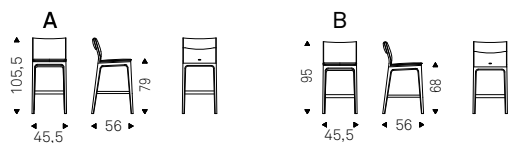

Sofia Sgabello

Paolo Cattelan | 2020

Sgabello con struttura in faggio naturale, tinto noce Canaletto, wenghè, bianco o nero opaco. Rivestimento in tessuto, synthetic nubuck, micro nubuck, ecopelle o pelle come da campionario. Non sfoderabile.

Stool with frame in natural beech, Canaletto walnut, wenghè, matt white or black stained beech. Cover in fabric, synthetic nubuck, micro nubuck, soft leather or synthetic leather as per sample card. The cover is not removable.

SOFIA B stool in soft leather 948 lino and Canaletto walnut frame - SOFIA A stool in soft leather 952 smoke and wenghè frame