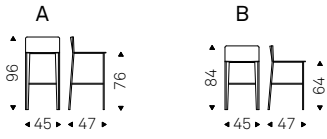

Cliff

Cà Nova Design | 2002

Sgabello con struttura in acciaio completamente rivestito in cuoio come da campionario. Cuciture standard.

Stool with steel frame covered in leather as per sample card. Standard stitching.

CLIFF B stool in leather 48 lino