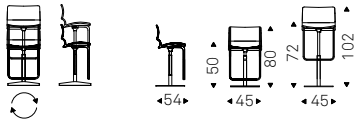

Victor X

Alessio Bassan | 2014

Sgabello ultraleggero regolabile in altezza e girevole con base a 4 razze in alluminio lucido, colonna, poggiatesta e pistone a gas in acciaio cromato o base, colonna, poggiatesta verniciati gofrato nero o titanio e pistone a gas in acciaio cromato. Scocca in metallo rivestita in tessuto, synthetic nubuck, micro nubuck, ecopelle, o pelle come da campionario. Il nuovo pistone ribassato consente l' utilizzo dello sgabello come sedia.

Swiveling ultralight stool, adjustable in height with 4 spokes base in polished aluminium and column, footrest and gas piston in chromed steel or with base plate, column, and footrest in black or titanium embossed lacquered steel and gas piston in chromed steel. Frame covered in fabric, synthetic nubuck, micro nubuck, synthetic leather, or soft leather as per sample card. The new lowered piston allows the use of the stool as a chair.

VICTOR X stool in soft leather
948 lino and black base