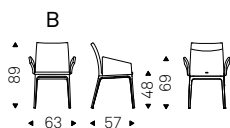

Arcadia

Paolo Cattelan | 2014

Sedia con o senza braccioli con struttura in faggio naturale, tinto noce Canaletto, wenghè, bianco o nero opaco. Rivestimento in tessuto, synthetic nubuck, micro nubuck, ecopelle o pelle come da campionario. Non sfoderabile. (Disponibile anche in versione sgabello).

Chair with or without arms with frame in natural beech, Canaletto walnut, wenghè, matt white or black stained beech. Cover in fabric, synthetic nubuck, micro nubuck, soft leather or synthetic leather as per sample card. The cover is not removable. (Stool version is available).

ARCADIA chairs in soft leather 948 lino and Canaletto walnut frame - SPYDER WOOD S table with graphite base and Canaletto walnut top