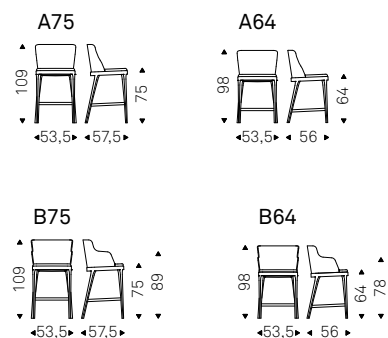

Magda Sgabello

Studio Kronos | 2015

Sgabello con o senza braccioli con struttura in frassino naturale, frassino tinto noce Canaletto, frassino tinto rovere bruciato, frassino laccato poro aperto bianco o nero opaco. Seduta e schienale rivestiti in tessuto, synthetic nubuck, micro nubuck, ecopelle o pelle come da campionario. Non sfoderabile.

Stool with or without arms with frame in natural ashwood, Canaletto walnut stained ashwood, burned oak stained ashwood, open pore matt white or black painted ashwood. Seat and back upholstered in fabric, synthetic nubuck, micro nubuck, synthetic leather or soft leather as per sample card. The cover is not removable.

◀ MAGDA B75 stool in soft leather 952 smoke and Canaletto walnut frame
▶ MAGDA B75 stool in soft leather 952 smoke and Canaletto walnut frame - MAGDA A64 stool in soft leather 948 lino and Canaletto walnut frame - RING mirror - APOLLO lamps