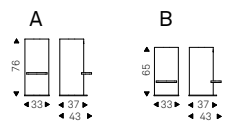

Pancho Sgabello

Paolo Cattelan | 2020

Sgabello con struttura in acciaio Brushed Bronze o Brushed Grey e poggiaiedi in acciaio verniciato gofrato nero.

Stool with Brushed Bronze or Brushed Grey steel structure and footrests in black embossed lacquered steel.