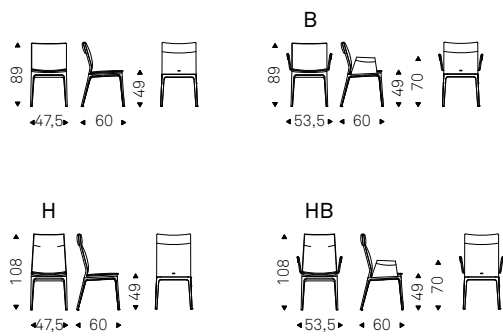

Sofia

Paolo Cattelan | 2015

Sedia con o senza braccioli. Struttura in faggio naturale, tinto noce Canaletto, tinto wenghè oppure laccato bianco o nero opaco. Rivestimento in tessuto, synthetic nubuck, micro nubuck, ecopelle o pelle come da campionario. Il rivestimento non è sfoderabile. (Disponibile anche in versione sgabello).

Chair with or without arms. frame in natural beech, Canaletto walnut stained beech, wenghè stained beech, matt white or black lacquered beech. Cover in fabric, synthetic nubuck, micro nubuck, synthetic leather or soft leather as per sample card. The cover is not removable. (Stool version is available).

◀ SOFIA chair in soft leather 948 lino and Canaletto walnut frame
▶ SOFIA chairs in soft leather 953 ardesia and Canaletto walnut frame