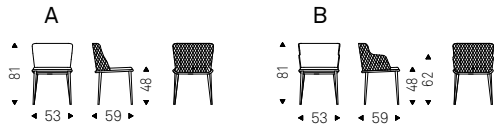

Magda ML Couture

Studio Kronos | 2020

Sedia con o senza braccioli con struttura in acciaio verniciato goffrato titanio, bronzo, graphite, bianco o nero. Rivestimento in synthetic nubuck, ecopelle o pelle come da campionario. Retro schienale trapuntato. Non sfoderabile.

Chair with or without arms with frame in titanium, bronze, graphite, white or black embossed lacquered steel. Cover in synthetic nubuck, soft leather or synthetic leather as per sample card. Quilted seatback cover. The cover is not removable.

MAGDA ML COUTURE A chairs in soft leather 977 piombo and titanium frame