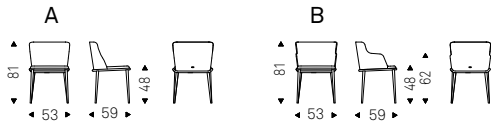

Magda ML

Studio Kronos | 2020

Sedia con o senza braccioli con struttura in acciaio verniciato gofrato titanio, bronzo, graphite, bianco o nero. Rivestimento in tessuto, synthetic nubuck, micro nubuck, ecopelle o pelle come da campionario. Non sfoderabile.

Chair with or without arms with frame in titanium, bronze, graphite, white or black embossed lacquered steel. Cover in fabric, synthetic nubuck, micro nubuck, soft leather or synthetic leather as per sample card. The cover is not removable.

◀ MAGDA ML B chair in soft leather
951 castoro and titanium frame
▶ MAGDA ML A chair in soft leather
983 argilla and bronze frame -
BUTTERFLY KERAMIK table with bronze
base and breccia ceramic top -
MAREK rug