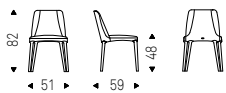

Wilma

Paolo Cattelan | 2020

Sedia imbottita con struttura in acciaio interamente rivestita in tessuto, ecopelle, synthetic nubuck, micro nubuck o pelle come da campionario. Non sfoderabile.

Chair with steel frame and covered in fabric, synthetic leather, synthetic nubuck, micro nubuck or soft leather as per sample card. The cover is not removable.

◀ WILMA chair in soft leather
973 nero
▶ WILMA chair in soft leather
951 castoro - DARWIN rug