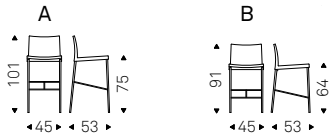

Anna Sgabello

Studio Kronos | 2006

Sgabello con struttura in acciaio cromato. Rivestimento sfoderabile in tessuto o rivestimento non sfoderabile in pelle, synthetic nubuck, micro nubuck o ecopelle nei colori come da campionario.

Stool with chromed steel structure. Removable cover in fabric or fix cover in soft leather, synthetic nubuck, micro nubuck or synthetic leather, as per sample card.

ANNA B stools in soft leather 947 oyster and chromed frame