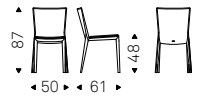

Vittoria

Paolo Cattelan | 2014

Sedia con struttura in acciaio rivestita in tessuto, synthetic nubuck, micro nubuck, ecopelle o pelle come da campionario.

Chair with steel frame upholstered in fabric, synthetic nubuck, micro nubuck, synthetic leather or soft leather as per sample card.

VITTORIA chairs in soft leather
971 bianco