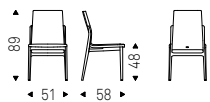

Ginevra

Archirivolto | 2019

Sedia con struttura in faggio naturale, tinto noce Canaletto, wenghè, bianco o nero opaco. Rivestimento in tessuto, synthetic nubuck, micro nubuck, ecopelle o pelle come da campionario. Non sfoderabile.

Chair with frame in natural beech, Canaletto walnut, wenghè, matt white or black stained beech. Cover in fabric, synthetic nubuck, micro nubuck, soft leather or synthetic leather as per sample card. The cover is not removable.

◀ GINEVRA chair in soft leather
983 argilla and matt black frame
▶ GINEVRA chair in soft leather
951 castoro and matt black
frame