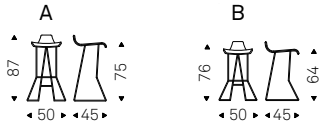

Pepe

Paolo Cattelan | 2013

Sgabello con base in acciaio verniciato gofrato bianco, nero, titanio o bronzo. Seduta rivestita in cuoio nei colori come da campionario. Cuciture standard o in contrasto.

Stool with steel base in white, black, titanium or bronze embossed finish. Seat covered in leather as per sample card. Standard or in contrast stitching.