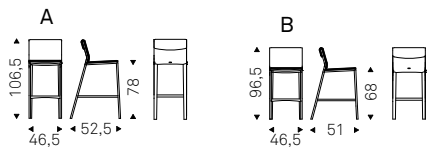

Stool with steel frame. Cushions and covering in synthetic leather, fabric, synthetic nubuck, micro nubuck or soft leather as per sample card. The cover is not removable.

- ◀ ISABEL B stool in micro nubuck MN 603 cognac
- ▶ ISABEL A stools in soft leather 948 lino - JANEIRO MAGNUM mirror with Canaletto walnut frame - AIR ceiling clothes hanger in titanium