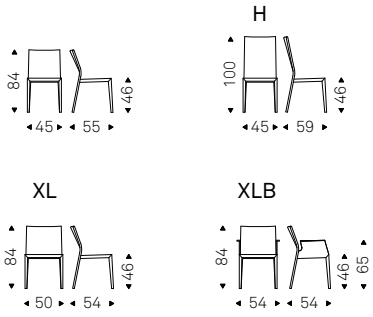

Margot

Elena e Guido Cattelan | 2003

Sedia con telaio in acciaio completamente rivestita in cuoio come da campionario. Cuciture standard o in contrasto.

Chair with metal frame covered in leather as per sample card. Standard or in contrast stitching.