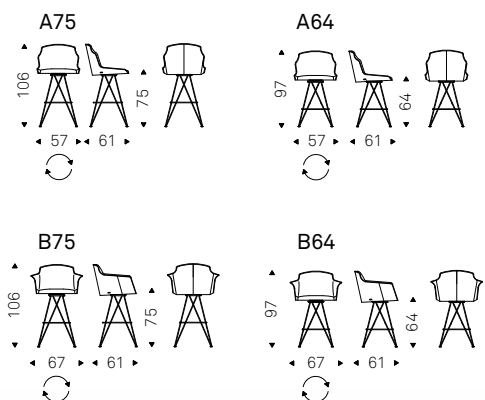

Flaminio

Giorgio & Paolo Cattelan | 2016

Sgabello girevole con o senza braccioli con struttura in acciaio verniciato goffrato graphite, bianco o nero. Seduta e schienale rivestiti in tessuto, synthetic nubuck, micro nubuck, ecopelle o pelle come da campionario. Non sfoderabile.

Swiveling stool with or without arms with graphite, white or black embossed lacquered steel frame. Seat and back upholstered in fabric, synthetic nubuck, micro nubuck, synthetic leather or soft leather as per sample card. The cover is not removable.

◀ FLAMINIO A64 stool in soft leather
952 smoke and graphite frame
▶ FLAMINIO B75 stools in soft leather
946 marrone and black frame