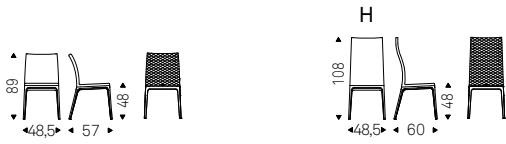

Arcadia Couture

Paolo Cattelan | 2017

Sedia con struttura in faggio naturale, tinto noce Canaletto, wenghè, bianco o nero opaco. Rivestimento in ecopelle o pelle come da campionario. Retro schienale trapuntato. Non sfoderabile.

(Disponibile anche in versione sgabello).

Chair with frame in natural beech, Canaletto walnut, wenghè, matt white or black stained beech. Cover in synthetic leather or soft leather as per sample card. Quilted seatback cover. The cover is not removable.

(Stool version is available).

◀ ARCADIA COUTURE chair in soft leather 948 lino and Canaletto walnut frame
▶ ARCADIA COUTURE chairs in soft leather 952 smoke and wenghè frame - MUMBAI rug