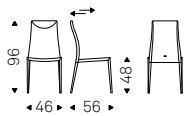

Maya Flex

Paolo Cattelan | 2012

Sedia con struttura in acciaio interamente rivestita in tessuto, synthetic nubuck, micro nubuck, ecopelle o pelle come da campionario. Il rivestimento in synthetic nubuck, micro nubuck, pelle o ecopelle non sono sfoderabili. Schienale flessibile.

Chair with steel frame completely upholstered in fabric, synthetic nubuck, micro nubuck, synthetic leather or soft leather as per sample card. The soft leather, synthetic nubuck, micro nubuck and synthetic leather covers are not removable. Flexible backrest.

Maya Flex ML

Paolo Cattelan | 2013

Sedia con struttura in acciaio cromato, cromo nero, verniciato bianco, graphite opaco, titanio o bronzo goffrato. Rivestimento in tessuto, synthetic nubuck, micro nubuck, pelle o ecopelle come da campionario. Il rivestimento in synthetic nubuck, micro nubuck, pelle o ecopelle non sono sfoderabili. Schienale flessibile.

Chair with steel structure in chromed, black chrome, white, graphite, titanium or bronze finish. Cover in fabric, synthetic nubuck, micro nubuck, soft leather or synthetic leather as per sample card. The soft leather, synthetic nubuck, micro nubuck and synthetic leather covers are not removable. Flexible backrest.

◀ MAYA FLEX ML chair in soft leather 947 oyster and chromed frame
▶ MAYA FLEX chairs in soft leather 993 artic - DAYTONA table with Canaletto walnut base and extra clear glass top - HUBLOT lamps in chromed - HILTON sideboards in graphite