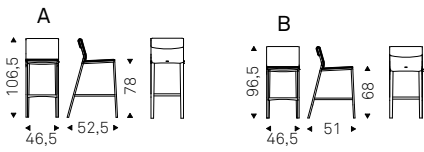

Isabel ML Sgabello

Paolo Cattelan | 2019

Sgabello con struttura in acciaio verniciato opaco bianco, graphite, gofrato titanio o bronzo. Cuscini imbottiti e rivestimento in tessuto, synthetic nubuck, micro nubuck, ecopelle o pelle come da campionario. Il rivestimento non è sfoderabile.

Stool with structure in white, graphite lacquered steel, titanium or bronze embossed lacquered steel. Cushions and cover in fabric, synthetic nubuck, micro nubuck, synthetic leather or soft leather as per sample card. The cover is not removable.

ISABEL ML A stools in soft leather 973
nero and graphite frame - NIDO
KERAMIK BISTROT A with black base
and ardesia ceramic top - SABLIER
lamps with mixed glass (iride-fumé)
lampshades