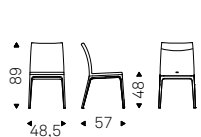

Arcadia

Paolo Cattelan | 2014

Sedia con o senza braccioli con struttura in faggio naturale, tinto noce Canaletto, wenghè, bianco o nero opaco. Rivestimento in tessuto, synthetic nubuck, micro nubuck, ecopelle o pelle come da campionario. Non sfoderabile. (Disponibile anche in versione sgabello).

Chair with or without arms with frame in natural beech, Canaletto walnut, wenghè, matt white or black stained beech. Cover in fabric, synthetic nubuck, micro nubuck, soft leather or synthetic leather as per sample card. The cover is not removable. (Stool version is available).

ARCADIA chairs in soft leather 948 lino and Canaletto walnut frame - SPYDER WOOD S table with graphite base and Canaletto walnut top