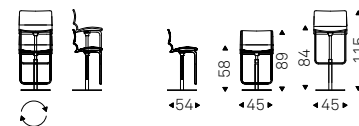

Victor

Alessio Bassan | 2012

Sgabello regolabile in altezza e girevole con base in acciaio inox satinato, colonna, poggiatesta e pistone a gas in acciaio cromato o base, colonna, poggiatesta verniciati gofrato nero e pistone a gas in acciaio cromato. Scocca in metallo rivestita in tessuto, synthetic nubuck, micro nubuck, ecopelle o pelle come da campionario. Disponibile su richiesta con base rotonda.

Swiveling stool, adjustable in height with satin stainless steel base plate and column, footrest and gas piston in chromed steel or with base plate, column, and footrest in black embossed lacquered steel and gas piston in chromed steel. Seat covered in fabric, synthetic nubuck, micro nubuck, synthetic leather, or soft leather as per sample card. Round base on demand.

VICTOR stool in soft leather 947
oyster and chromed base -
VICTOR stool in soft leather 952
smoke and chromed base