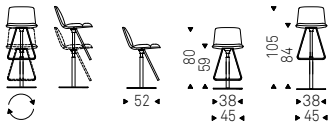

Axel

Archirivolto | 2018

Sgabello regolabile in altezza e girevole con base in acciaio inox satinato, colonna, poggiapiedi e pistone a gas in acciaio cromato o base, colonna, poggiapiedi verniciati goffrato nero e pistone a gas in acciaio cromato. Scozza rivestita in tessuto, synthetic nubuck, ecopelle o pelle come da campionario.

Swiveling and adjustable in height stool with satin stainless steel base plate and column, footrest and gas piston in chromed steel or with base plate, column, and footrest in black embossed lacquered steel and gas piston in chromed steel. Frame covered in fabric, synthetic nubuck, synthetic leather or soft leather as per sample card.