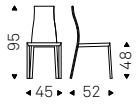

Kaori

Paolo Cattelan | 2012

Sedia con struttura in acciaio completamente rivestita in cuoio come da campionario. Cuciture standard o in contrasto.

Chair with steel frame covered in leather as per sample card. Standard or in contrast stitching.

◀ KAORI chair in leather 48 lino
▶ KAORI chair in leather 51 castoro