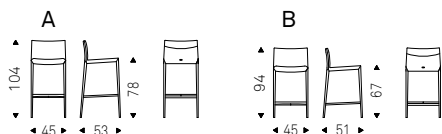

Norma Sgabello

Paolo Cattelan | 2020

Sgabello imbottito con struttura in acciaio interamente rivestita in ecopelle, tessuto, synthetic nubuck, micro nubuck o pelle come da campionario. Non sfoderabile.

Stool with steel frame covered in synthetic leather, fabric, synthetic nubuck, micro nubuck or soft leather as per sample card. The cover is not removable.

Norma Couture Sgabello

Paolo Cattelan | 2020

Sgabello imbottito con struttura in acciaio interamente rivestita in ecopelle, synthetic nubuck, micro nubuck o pelle come da campionario. Retro schienale trapuntato. Non sfoderabile.

Stool with steel frame covered in synthetic leather, synthetic nubuck, micro nubuck or soft leather as per sample card. Quilted seatback cover. The cover is not removable.