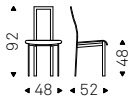

Lara

Giorgio Cattelan | 1984

Sedia con struttura in acciaio completamente rivestita in cuoio come da campionario. Cuciture standard.

Chair with steel frame, covered in leather as per sample card. Standard stitching.