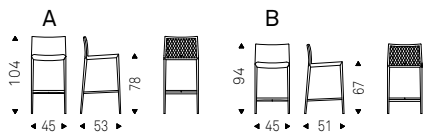

NORMA B stool in soft leather 948
lino - NORMA COUTURE A stool in soft
leather 952 smoke