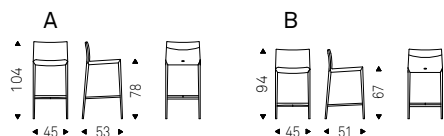

Norma ML Sgabello

Paolo Cattelan | 2020

Sgabello con struttura in acciaio verniciato goffrato titanio, bronzo, graphite, bianco o nero. Rivestimento in tessuto, synthetic nubuck, micro nubuck, ecopelle o pelle come da campionario. Non sfoderabile.

Stool with frame in titanium, bronze, graphite, white or black embossed lacquered steel. Cover in fabric, synthetic nubuck, micro nubuck, soft leather or synthetic leather as per sample card. The cover is not removable.

Norma ML Couture Sgabello

Paolo Cattelan | 2020

Sgabello con struttura in acciaio verniciato goffrato titanio, bronzo, graphite, bianco o nero. Rivestimento in ecopelle, synthetic nubuck, micro nubuck, micro nubuck o pelle come da campionario. Retro schienale trapuntato. Non sfoderabile.

Stool with frame in titanium, bronze, graphite, white or black embossed lacquered steel. Cover in synthetic nubuck, micro nubuck, soft leather or synthetic leather as per sample card. Quilted seatback cover. The cover is not removable.