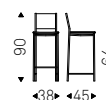

Alessio

Cà Nova Design | 2006

Sgabello con telaio in acciaio cromato o cromo nero, verniciato nero, bianco, graphite o gofrato titanio. Schienale e sedile in cuoio come da campionario. Cuciture standard.

Stool with frame in chromed steel or black chrome, black, white, graphite painted or titanium embossed lacquered steel. Back and seat in leather as per sample card. Standard stitching.

ALESSIO stools in leather 73 nero and black frame