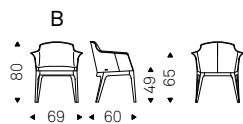

Musa

Paolo Cattelan | 2015

Sedia con o senza braccioli con struttura in frassino naturale, frassino tinto noce Canaletto, frassino tinto rovere bruciato, laccato poro aperto bianco o nero opaco. Seduta e schienale rivestiti in tessuto, synthetic nubuck, micro nubuck, ecopelle o pelle come da campionario.

Chair with or without arms with frame in natural ashwood, Canaletto walnut stained ashwood, burned oak stained ashwood or open pore matt white or black. Seat and back upholstered in fabric, synthetic nubuck, micro nubuck, synthetic leather or soft leather as per sample card.

◀ MUSA B chair in soft leather 942 fango and burned oak frame
▶ MUSA A chairs in soft leather 952 smoke and Canaletto walnut frame - CARIOCA table