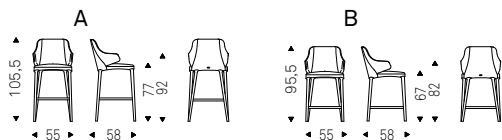

Wanda Sgabello

Paolo Cattelan | 2020

Sgabello imbottito con struttura in acciaio interamente rivestita in tessuto, ecopelle, synthetic nubuck o pelle come da campionario. Non sfoderabile.

Stool with steel frame and covered in fabric, synthetic leather, synthetic nubuck or soft leather as per sample card. The cover is not removable.

◀ WANDA A stool in soft leather 977 piombo
▶ WANDA A stools in soft leather 951 castoro - RIBOT KERAMIK BISTROT A table with black base, matt portoro ceramic top and brushed bronze profile - BYBLOS lamp with black fabric lampshade