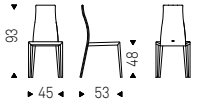

Kay

Paolo Cattelan | 2018

Sedia imbottita con struttura in acciaio interamente rivestita in tessuto, ecopelle, synthetic nubuck, micro nubuck o pelle come da campionario. Non sfoderabile.

Upholstered chair with steel frame and covered in fabric, synthetic leather, synthetic nubuck, micro nubuck or soft leather as per sample card. The cover is not removable.

KAY chairs in soft leather 951 castoro