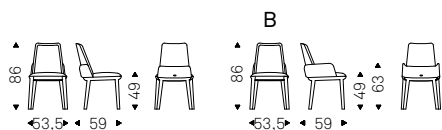

Belinda ML

Paolo Cattelan | 2021

Sedia con o senza braccioli con struttura in acciaio verniciato goffrato titanio, bronzo, graphite, bianco o nero. Seduta e schienale rivestiti in tessuto, synthetic nubuck, micro nubuck, ecopelle o pelle come da campionario. Non sfoderabile.

Chair with or without arms with frame in titanium, bronze, graphite, white or black embossed lacquered steel. Seat and back upholstered in fabric, synthetic nubuck, micro nubuck, synthetic leather or soft leather as per sample card. The cover is not removable.