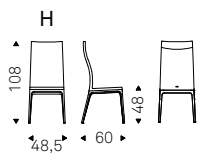

Arcadia

Paolo Cattelan | 2014

Sedia con o senza braccioli con struttura in faggio naturale, tinto noce Canaletto, wenghè, bianco o nero opaco. Rivestimento in tessuto, synthetic nubuck, micro nubuck, ecopelle o pelle come da campionario. Non sfoderabile. (Disponibile anche in versione sgabello).

Chair with or without arms with frame in natural beech, Canaletto walnut, wenghè, matt white or black stained beech. Cover in fabric, synthetic nubuck, micro nubuck, soft leather or synthetic leather as per sample card. The cover is not removable. (Stool version is available).

ARCADIA chairs in soft leather 948 lino and Canaletto walnut frame - SPYDER WOOD S table with graphite base and Canaletto walnut top