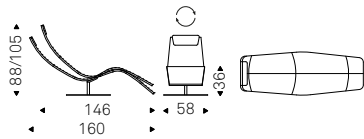

◀ CASANOVA chaise longue in soft leather 973 nero
▶ CASANOVA chaise longue in soft leather 952 smoke - PANCHO coffee table in brushed bronze
- CHENNAI rug - WALLY bookcases in white - THOR lamp

Donovan