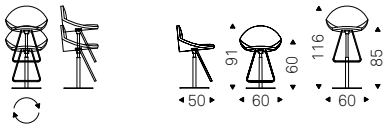

Kiss

David Obendorfer | 2006

Sgabello regolabile in altezza e girevole con base in acciaio inox satinato, colonna, poggiapiedi e pistone a gas in acciaio cromato o base, colonna, poggiapiedi verniciati goffrato nero e pistone a gas in acciaio cromato. Imbottito e rivestito in tessuto, synthetic nubuck, micro nubuck, pelle o ecopelle come da campionario. Il rivestimento in synthetic nubuck, micro nubuck, pelle o in ecopelle non è sfoderabile.

Swiveling stool, adjustable in height, with satin stainless steel base plate and column, footrest and gas piston in chromed steel or with base plate, column, and footrest in black embossed lacquered steel and gas piston in chromed steel. Upholstered seat covered in fabric, synthetic nubuck, micro nubuck, soft leather or synthetic leather as per sample card. The soft leather, synthetic nubuck, micro nubuck and synthetic leather covers are not removable.

◀ KISS stools in soft leather 593 ardesia and chromed steel base - KISS stool in soft leather 971 bianco and chromed base
▶ KISS stool in soft leather 971 bianco and chromed base