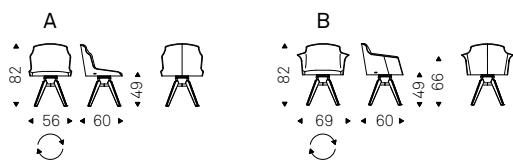

Tyler

Paolo Cattelan | 2015

Sedia girevole con o senza braccioli con struttura in acciaio verniciato goffrato bianco o graphite. Piedi in frassino naturale, frassino tinto noce Canaletto, frassino tinto rovere bruciato, laccato poro aperto bianco o nero opaco. Seduta e schienale rivestiti in tessuto, synthetic nubuck, micro nubuck, ecopelle o pelle come da campionario.

Swiveling chair with or without arms, with white or graphite embossed lacquered steel frame. Feet in natural ashwood, Canaletto walnut stained ashwood, burned oak stained ashwood or open pore matt white or black painted. Seat and back upholstered in fabric, synthetic nubuck, micro nubuck, ecopelle or soft leather as per sample card.

◀ TYLER B chair in soft leather 942 fango, graphite and Canaletto walnut frame
▶ TYLER A chairs in soft leather 946 marrone, graphite and Canaletto walnut frame