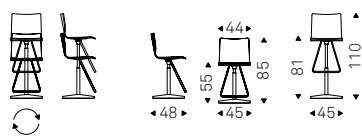

Toto X

Paolo Cattelan | 2016

Sgabello ultraleggero regolabile in altezza e girevole con base a 4 razze in alluminio lucido, colonna, poggiatesta e pistone a gas in acciaio cromato o base, colonna, poggiatesta verniciati gofrato nero o titanio e pistone a gas in acciaio cromato. Scocca rivestita in cuoio come da campionario. Cuciture standard o in contrasto.

Swiveling ultralight stool, adjustable in height with 4 spokes base in polished aluminium and column, footrest and gas piston in chromed steel or with base plate, column, and footrest in black or titanium embossed lacquered steel and gas piston in chromed steel. Frame covered in leather as per sample card. Standard or in contrast stitching.

◀ TOTO X stool in leather 42 fango and black base
▶ TOTO X stool in leather 48 lino and titanium base