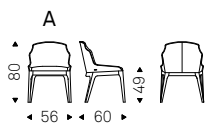

Musa

Paolo Cattelan | 2015

Sedia con o senza braccioli con struttura in frassino naturale, frassino tinto noce Canaletto, frassino tinto rovere bruciato, laccato poro aperto bianco o nero opaco. Seduta e schienale rivestiti in tessuto, synthetic nubuck, micro nubuck, ecopelle o pelle come da campionario.

Chair with or without arms with frame in natural ashwood, Canaletto walnut stained ashwood, burned oak stained ashwood or open pore matt white or black. Seat and back upholstered in fabric, synthetic nubuck, micro nubuck, synthetic leather or soft leather as per sample card.

◀ MUSA B chair in soft leather 942 fango and burned oak frame
▶ MUSA A chairs in soft leather 952 smoke and Canaletto walnut frame - CARIOCA table