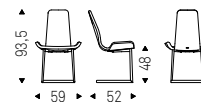

Flamingo Cantilever

Paolo Cattelan | 2019

Sedia cantilever con struttura in acciaio verniciato goffrato titanio, graphite, bianco o nero. Rivestimento in tessuto, synthetic nubuck, micro nubuck, ecopelle o pelle come da campionario. Non sfoderabile.

Chair with cantilever frame in titanium, graphite, white or black embossed lacquered steel. Upholstered seat in fabric, synthetic nubuck, micro nubuck, synthetic leather or soft leather as per sample card. The cover is not removable.