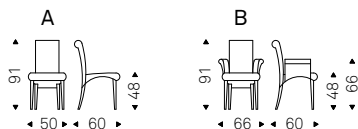

Lulù

Piero De Longhi | 1992

Sedia con e senza braccioli con struttura in faggio naturale, tinto noce Canaletto, tinto ciliegio, tinto wenghè, argento o nero opaco. Rivestimento in tessuto, micro nubuck o pelle come da campionario. Il rivestimento non è sfoderabile.

Chair and armchair with base in natural beech, Canaletto walnut, cherrywood, wenghè, silver or matt black stained beech. Upholstered in fabric, micro nubuck or soft leather as per sample card. The cover is not removable.